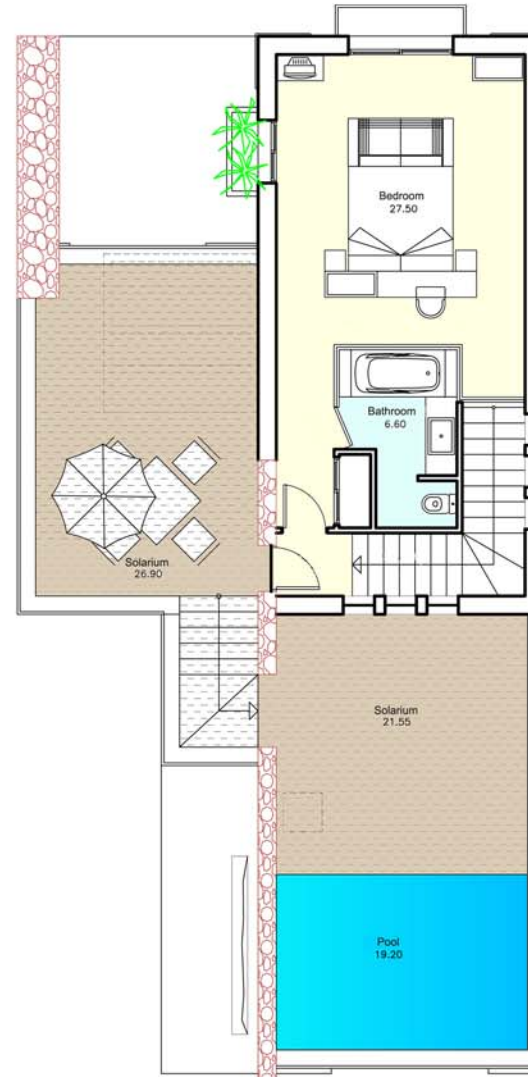

Plot Ref:VVT-5

## FLOORPLAN Townhome Type B - ORCHIDEE

**GROUND FLOOR**

**FIRST FLOOR**

- 3 Bedrooms
- 3 Bathrooms
- Kitchen
- Living/ Dining Room
- Plunge Pool

Constructed area: 174.33 sqm

Terraces: 15 sqm

Solarium: 47.45 sqm

Garden size: 77 - 143 sqm