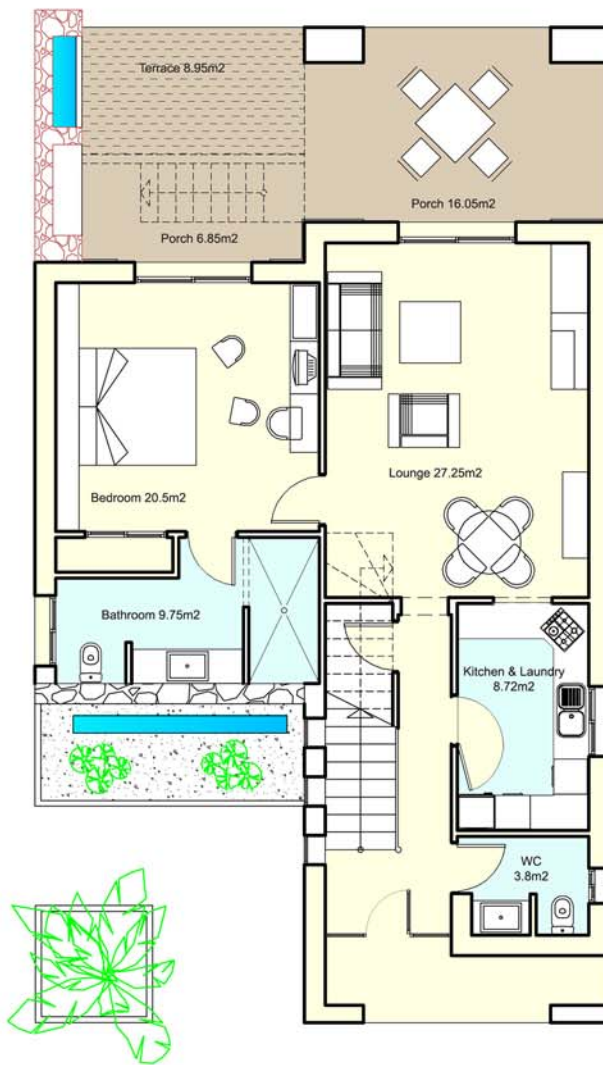

Plot Ref:VVT-5

FLOORPLAN
Townhome Type C - TULIPE

GROUND FLOOR

FIRST FLOOR

- 3 Bedrooms
- 3 Bathrooms
- Kitchen
- Living/ Dining Room
- Plunge Pool

Constructed area: 140.50 sqm
Terraces: 8.95 sqm
Solarium: 39.76 sqm
Garden size: 86 - 154 sqm