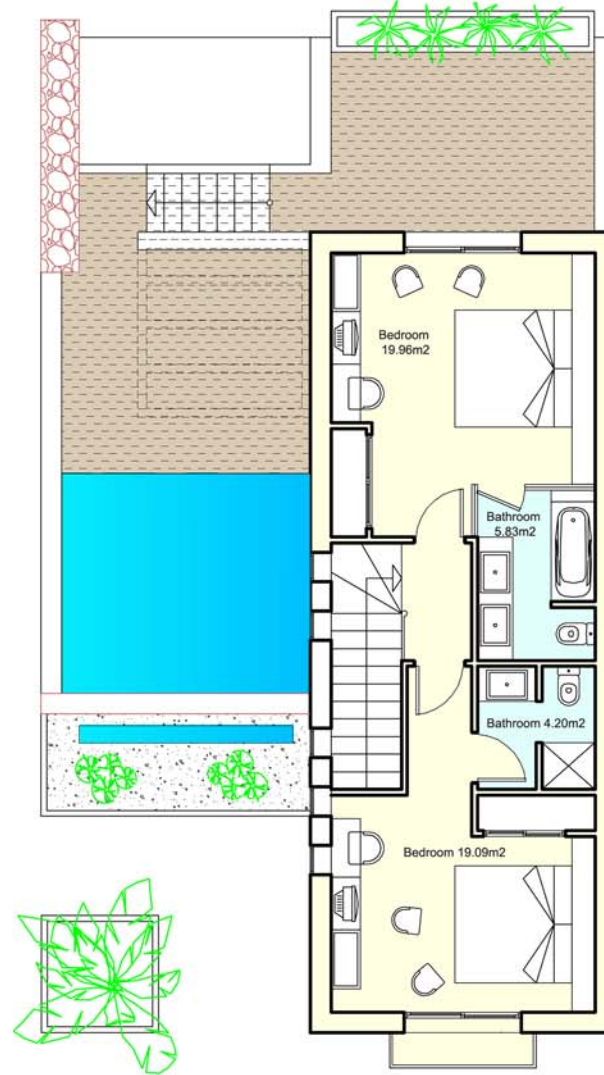

Plot Ref:VVT-5

FLOORPLAN
Townhome Type C - TULIPE

GROUND FLOOR

FIRST FLOOR

- 3 Bedrooms
- 3 Bathrooms
- Kitchen
- Living/ Dining Room
- Plunge Pool

Constructed area: 140.50 sqm
Terraces: 8.95 sqm
Solarium: 39.76 sqm
Garden size: 86 - 154 sqm