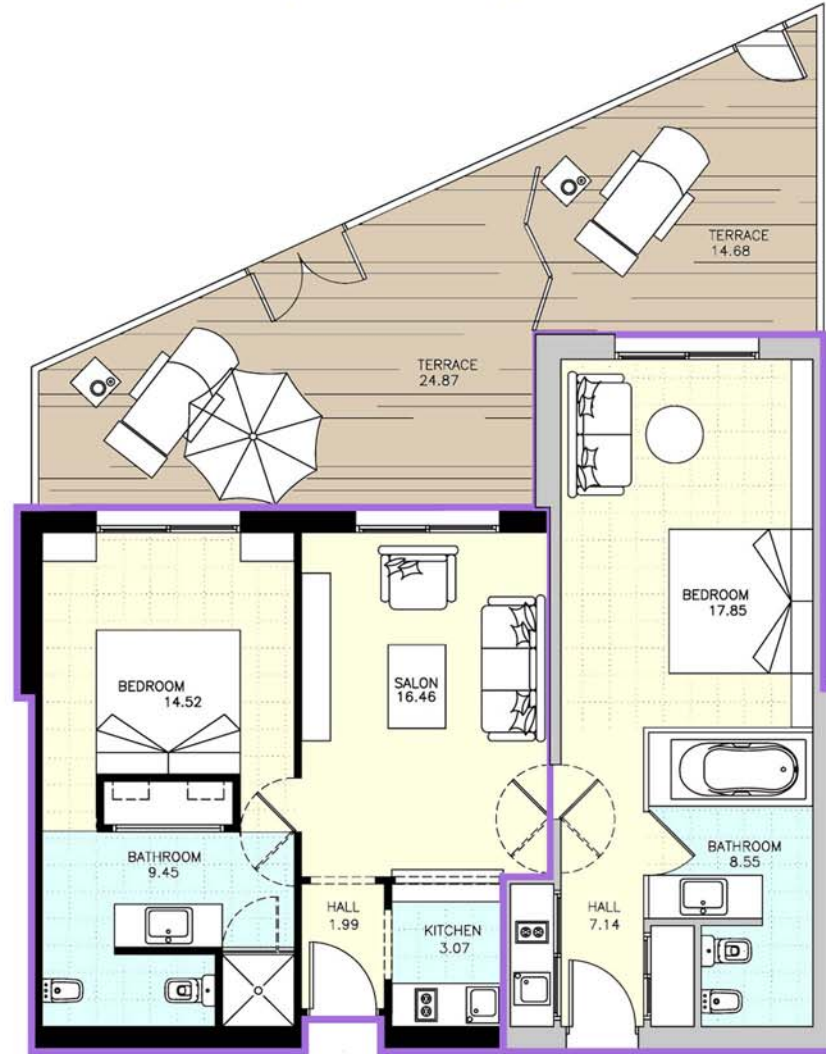

Plot Ref: RT-6

FLOORPLAN

Two Bedroom Apartment - Type A - PARIDISEA

GROUND FLOOR

- 2 Bedrooms
- 2 Bathrooms
- Kitchen
- Living/ Dining Room

Constructed area: 92.18 sqm
Terrace: 39.46 sqm

- 3 WAY RENTAL - 2 FRONT DOORS
- 2 Bedroom apartment
- 1 Bedroom apartment
- 1 Bedroom suite