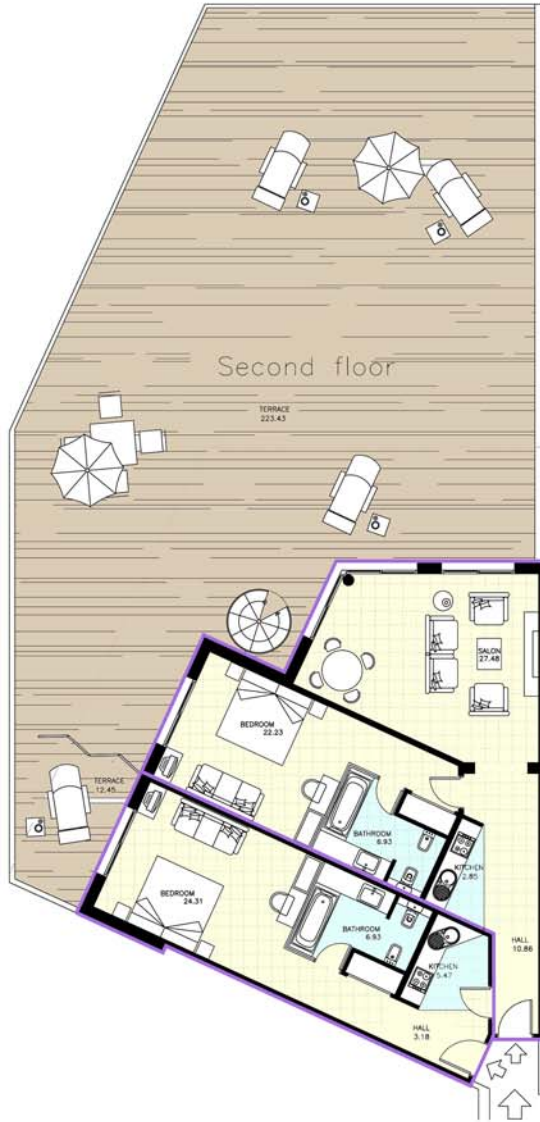

Plot Ref: RT-6

FLOORPLAN

Two Bedroom Penthouse - Type C - OISEAU DE PARADIS

SECOND FLOOR

ROOF SOLARIUM

- 2 Bedrooms
- 2 Bathrooms
- Kitchen
- Living/ Dining Room

Constructed area: 127.85 sqm
Terrace: 226 sqm
Solarium: 180.90 sqm

- 3 WAY RENTAL - 2 FRONT DOORS**
- 2 Bedroom apartment
 - 1 Bedroom apartment
 - 1 Bedroom suite