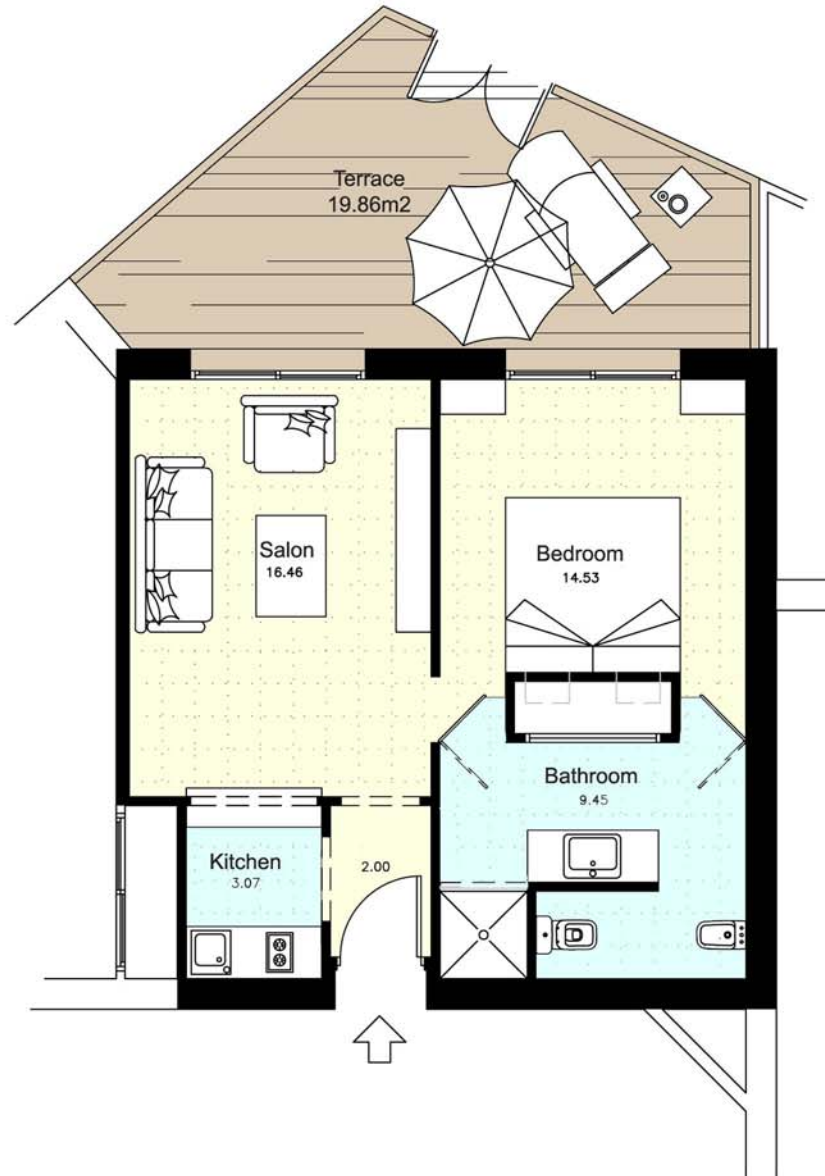

Plot Ref: RT-6

FLOORPLAN
One Bedroom Apartment - Type D - PRINCESSE

- 1 Bedroom
- 1 Bathroom
- Kitchen
- Living/ Dining Room

Constructed area: 54.89 sqm
Terrace: 19.86 sqm