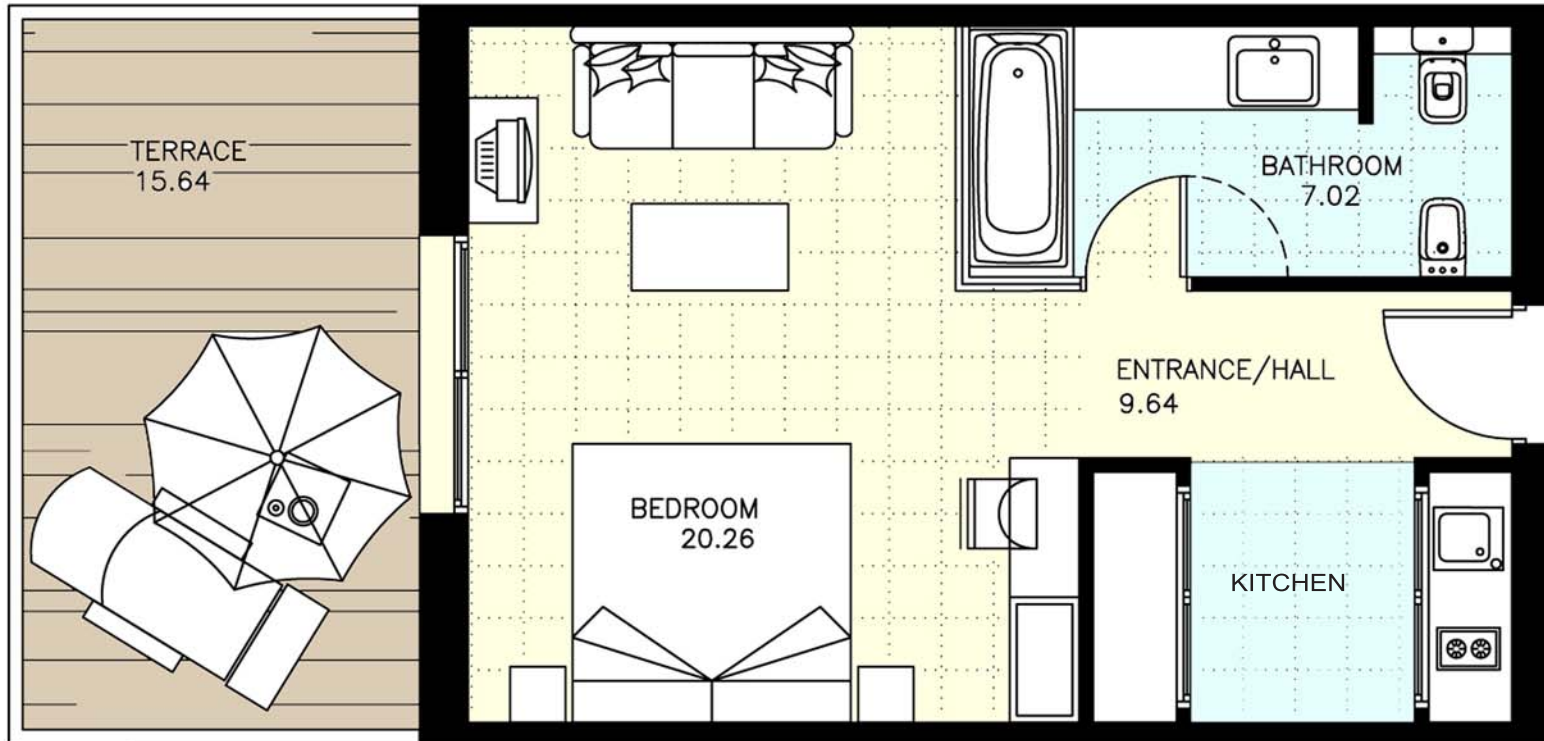

Plot Ref: RT-6

FLOORPLAN
One Bedroom Studio - Type F - OREILLE DE SOURIS

- 1 Bedroom
- 1 Bathroom
- Kitchen

Constructed area: 43.19 sqm
Terrace: 15.64 sqm