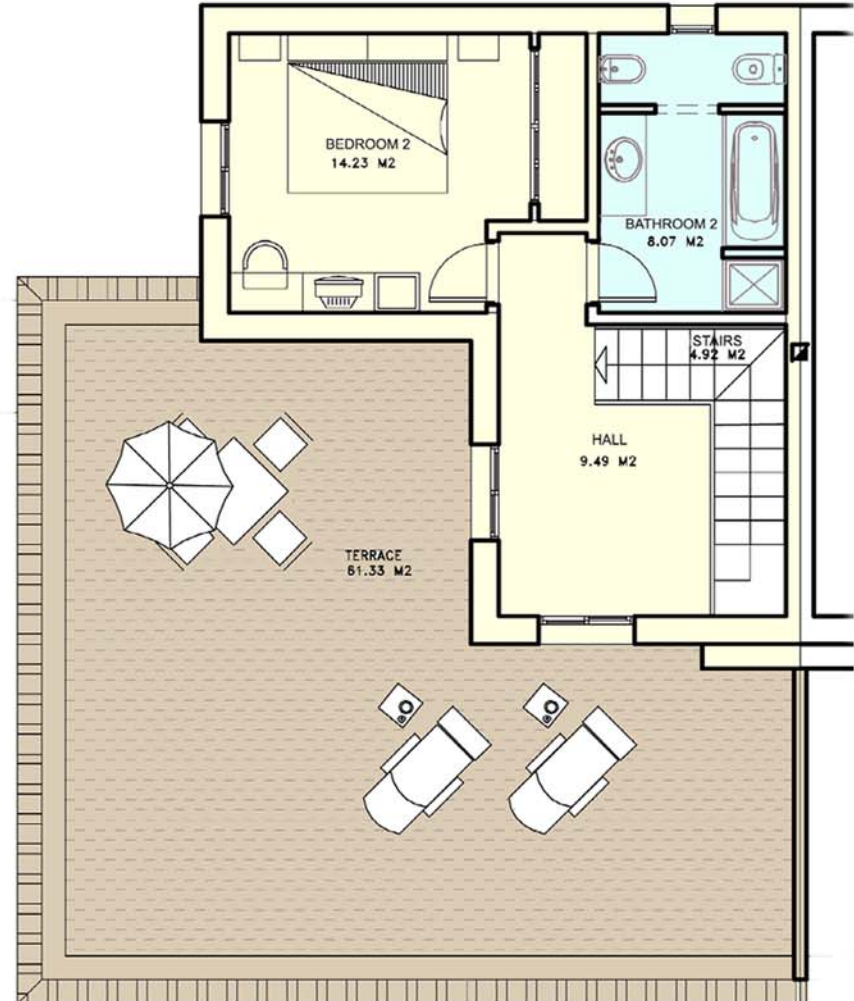

Plot Ref:VVT-6

FLOORPLAN
Villa Type B - ACHILLÉE

- 2 Bedrooms
- 2.5 Bathrooms
- Kitchen
- Living/ Dining Room

Constructed area: 136.70 sqm
Solarium: 51.90 sqm
Plot size: 192 - 230 sqm