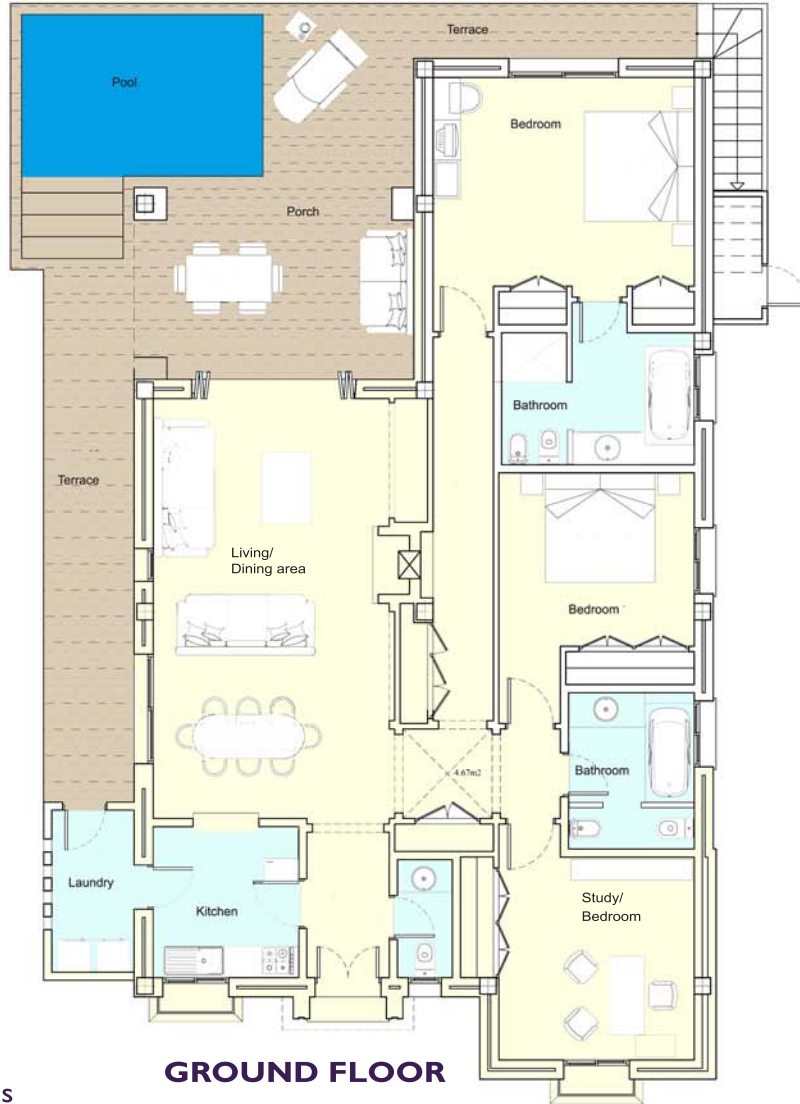

Plot Ref:VVT-I I

FLOORPLAN Villa Type C - ZINNIA

GROUND FLOOR

SOLARIUM

- 3 Bedrooms
- 2.5 Bathrooms
- Kitchen
- Living/ Dining Room
- Swimming Pool

Constructed area: 162.47 sqm
Solarium: 113.37 sqm
Plot size: 500 - 590 sqm