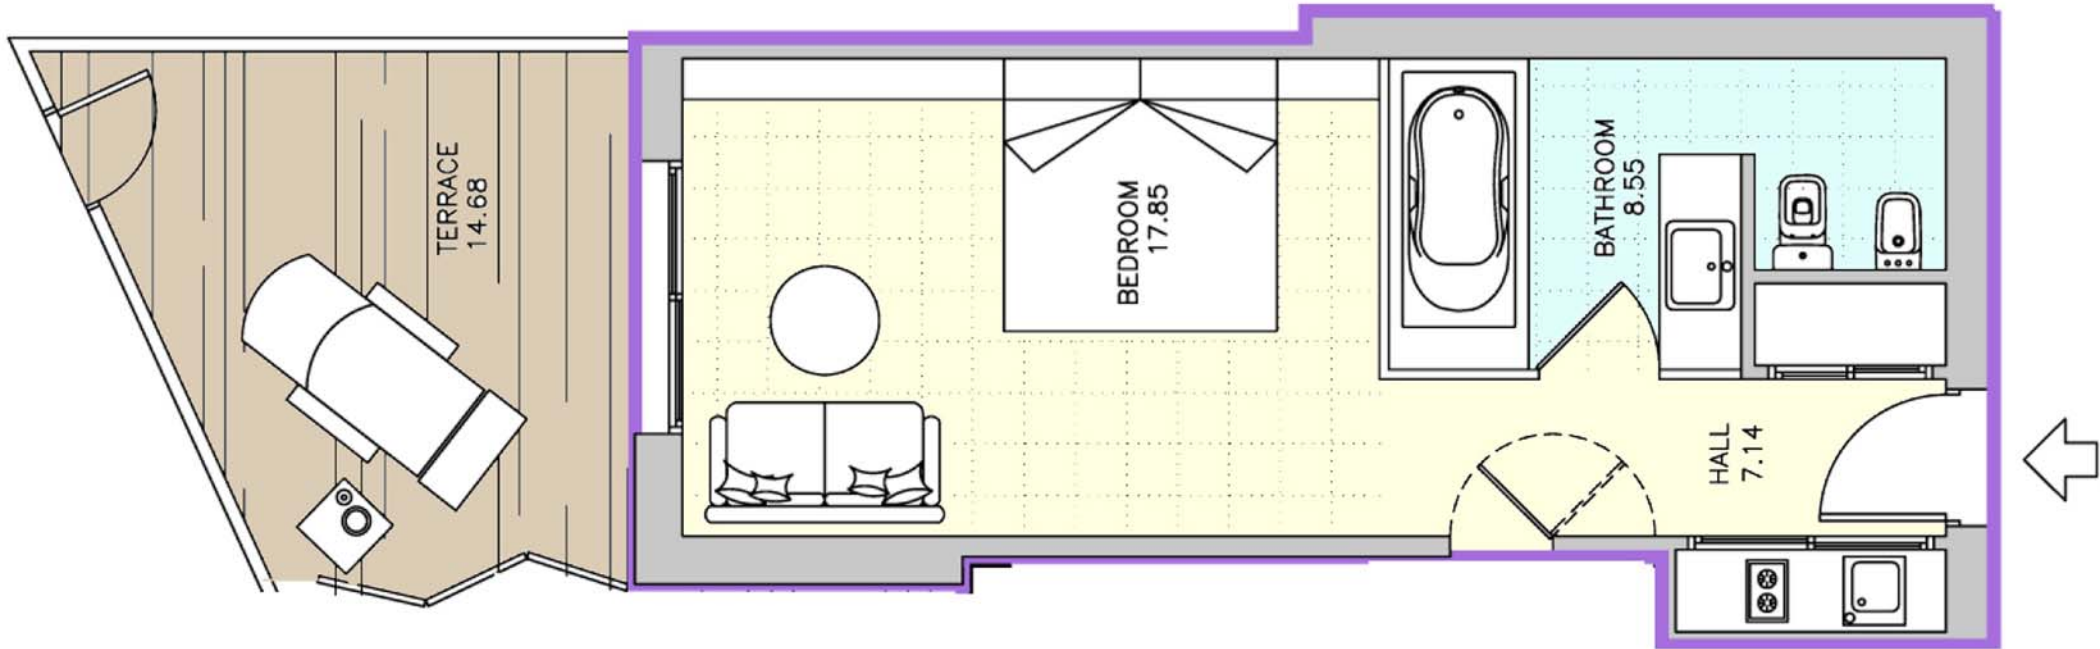

Plot Ref: RT-6

FLOORPLAN
One Bedroom Studio - Type AB - PARIDISEA

- 1 Bedroom/ Studio
- 1 Bathroom
- Kitchenette

Constructed area: 39.33 sqm
Terrace: 14.68 sqm