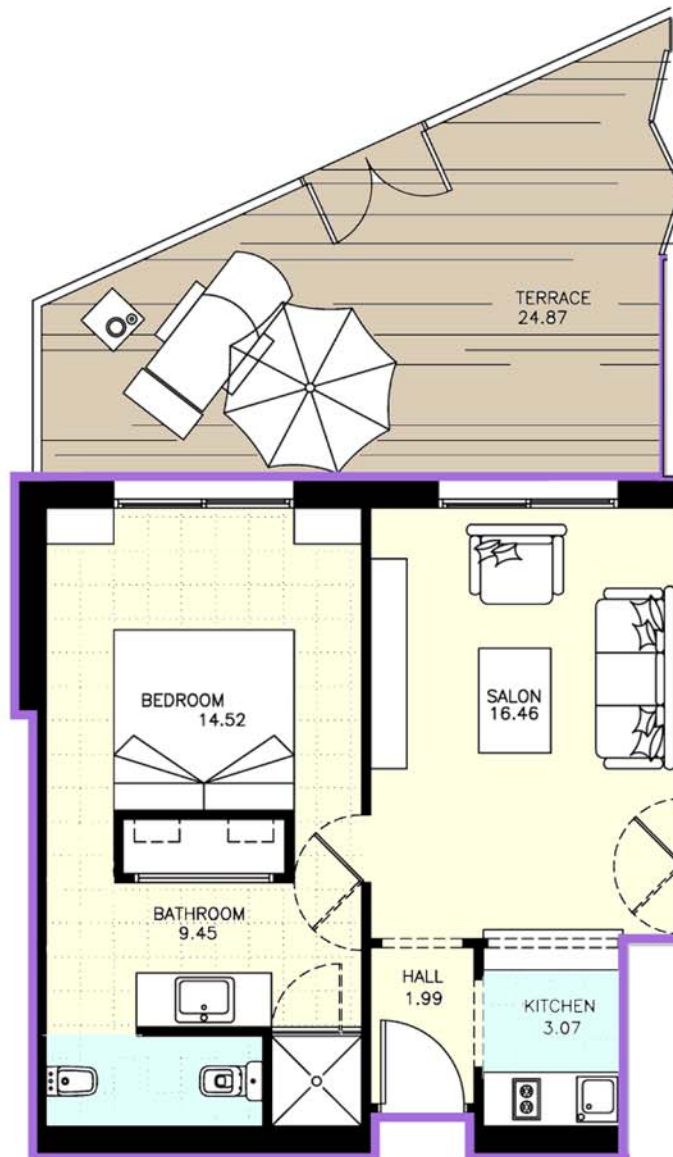

Plot Ref: RT-6

FLOORPLAN

One Bedroom Apartment - Type AA - PARIDISEA

- 1 Bedroom
- 1 Bathroom
- Kitchen
- Living/ Dining Room

Constructed area: 52.85 sqm
Terrace: 24.78 sqm