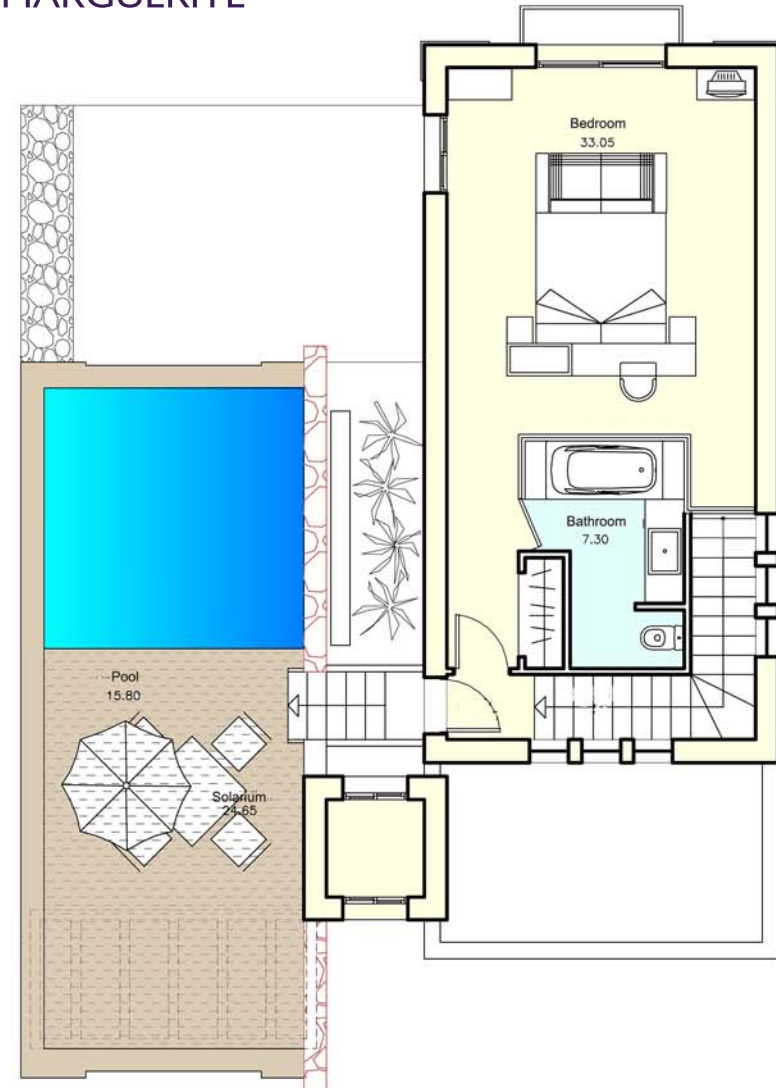

Plot Ref:VVT-5

**FLOORPLAN**  
Townhome Type A - MARGUERITE

**GROUND FLOOR**

- 3 Bedrooms
- 3 Bathrooms
- Kitchen
- Living/ Dining Room
- Plunge Pool

**FIRST FLOOR**

Constructed area: 159.48 sqm  
Terraces: 23.80 sqm  
Solarium: 24.65 sqm  
Garden size: 66 - 185 sqm