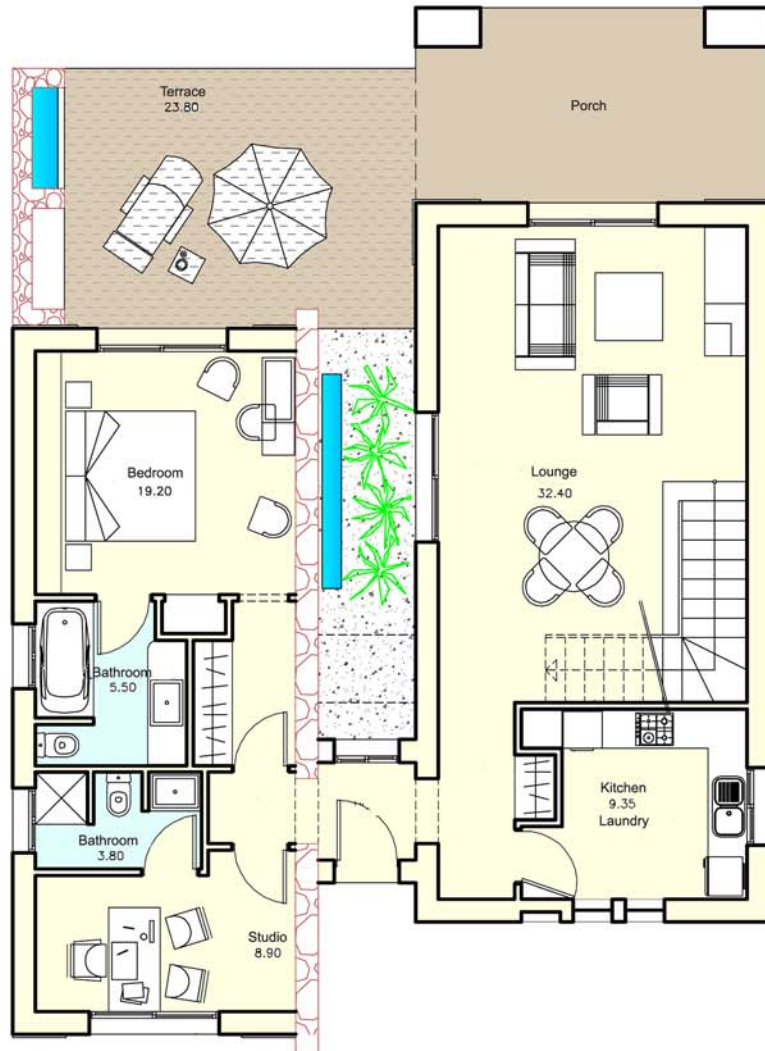

Plot Ref:VVT-5

**FLOORPLAN**  
Townhome Type A - MARGUERITE

**GROUND FLOOR**

- 3 Bedrooms
- 3 Bathrooms
- Kitchen
- Living/ Dining Room
- Plunge Pool

**FIRST FLOOR**

Constructed area: 159.48 sqm  
Terraces: 23.80 sqm  
Solarium: 24.65 sqm  
Garden size: 66 - 185 sqm