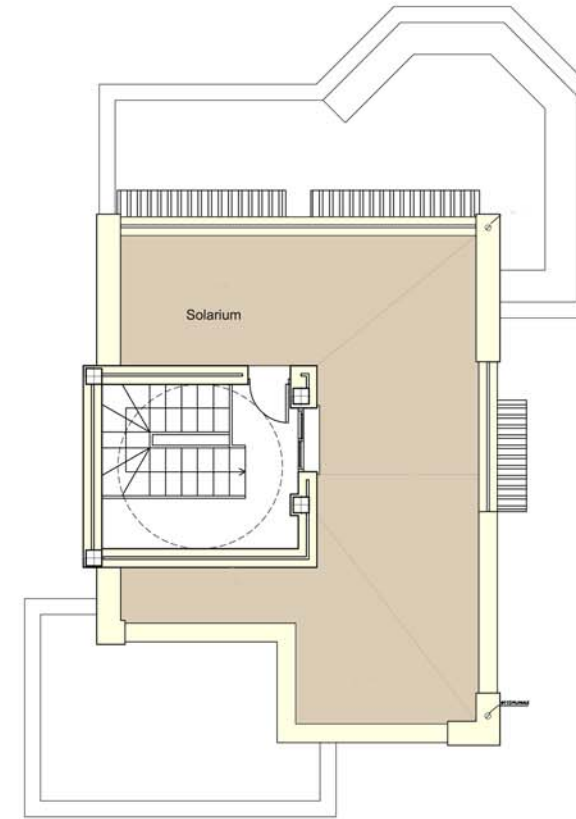

Plot Ref:VVT-11

FLOORPLAN
Villa Type A - VERVEINE

GROUND FLOOR

- 3 Bedrooms
- 3 Bathrooms
- Kitchen
- Living/ Dining Room
- Swimming Pool

FIRST FLOOR

Constructed area: 148.36 sqm
Solarium: 45.69 sqm
Plot size: 449 - 531 sqm

SOLARIUM